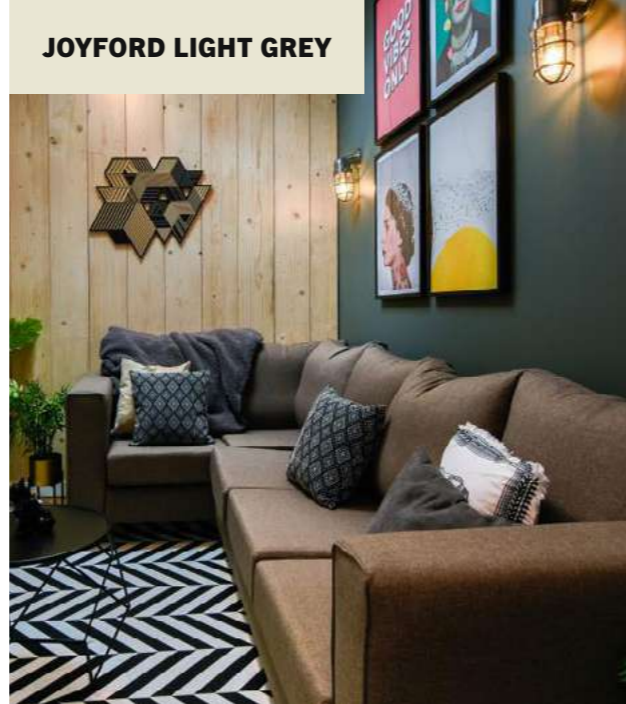

# CORNER SOFAS

- 8 foot x 8 foot corner £894 Inc. VAT
- 8 foot x 6 foot corner £838 Inc. VAT
- Bespoke sizes available on request
  - 3- year warranty

**PUMPKIN VELVET**

**JOYFORD LIGHT GREY**

**CHARCOAL LIOSSO**