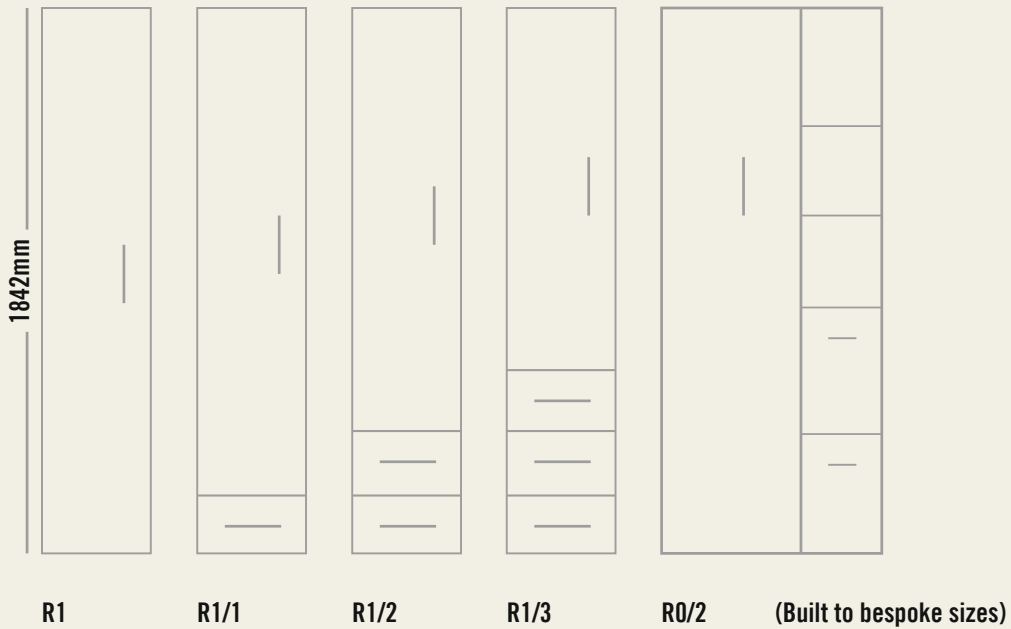

750mm W x 550mm D

(All these models are the same size in width & depth)

395mm W x
550mm D

(All these models are the same size in width & depth)

BED SIZES

Single bed: 90cm wide x 190cm length

4ft bed: 122cm wide x 190cm length

Standard double bed: 137cm wide x 190cm length

Kingsize bed: 150cm wide x 200cm length