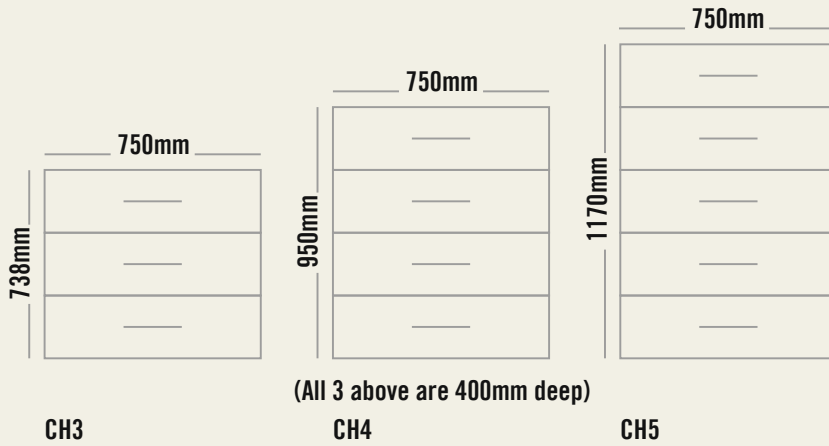

750mm W x 550mm D

(All these models are the same size in width & depth)

395mm W x
550mm D

(All these models are the same size in width & depth)

BED SIZES

Single bed: 90cm wide x 190cm length

4ft bed: 122cm wide x 190cm length

Standard double bed: 137cm wide x 190cm length

Kingsize bed: 150cm wide x 200cm length