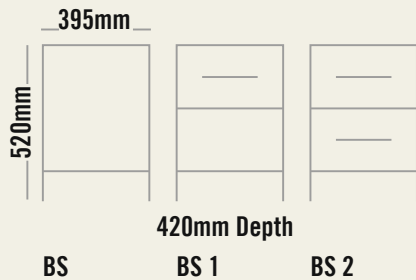

750mm W x 550mm D

(All these models are the same size in width & depth)

395mm W x
550mm D

(All these models are the same size in width & depth)

BED SIZES

Single bed: 90cm wide x 190cm length

4ft bed: 122cm wide x 190cm length

Standard double bed: 137cm wide x 190cm length

Kingsize bed: 150cm wide x 200cm length