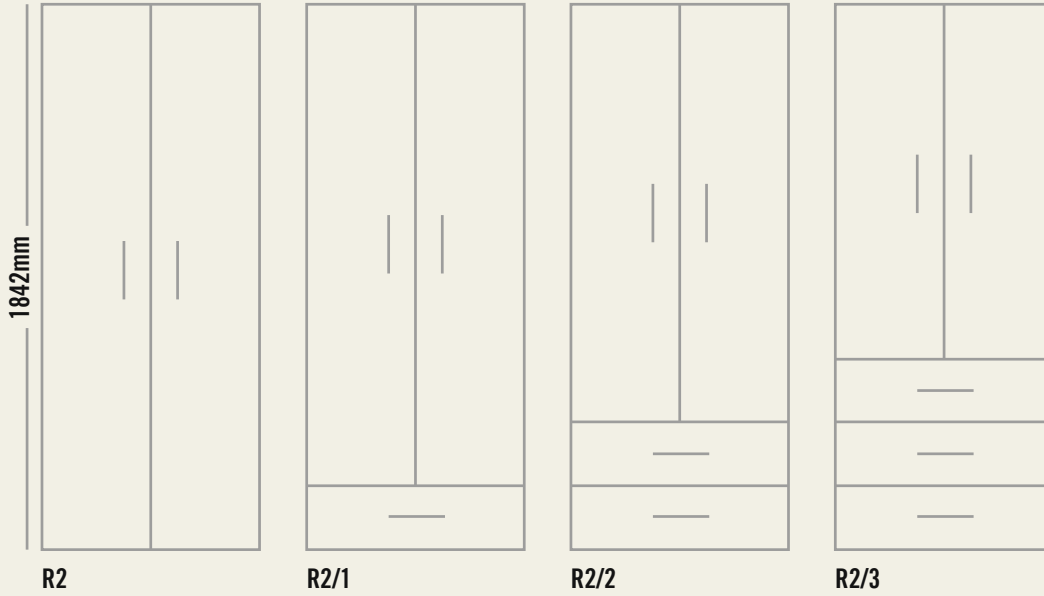

750mm W x 550mm D

(All these models are the same size in width & depth)

395mm W x
550mm D

(All these models are the same size in width & depth)

BED SIZES

Single bed: 90cm wide x 190cm length

4ft bed: 122cm wide x 190cm length

Standard double bed: 137cm wide x 190cm length

Kingsize bed: 150cm wide x 200cm length