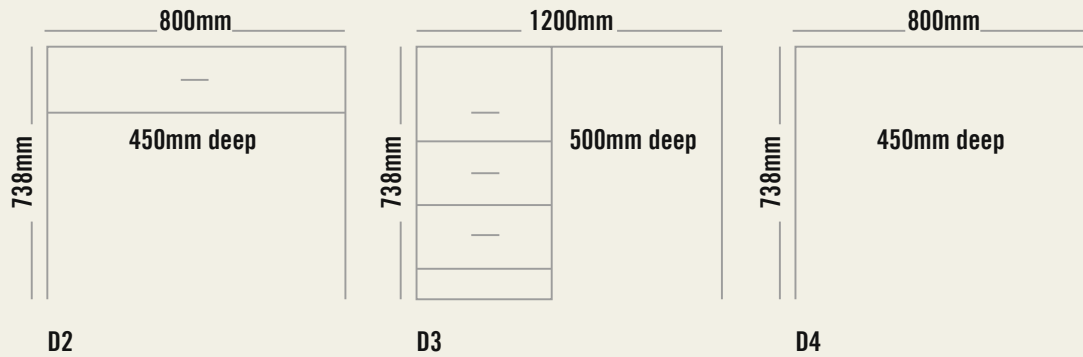

750mm W x 550mm D

(All these models are the same size in width & depth)

395mm W x
550mm D

(All these models are the same size in width & depth)

BED SIZES

Single bed: 90cm wide x 190cm length

4ft bed: 122cm wide x 190cm length

Standard double bed: 137cm wide x 190cm length

Kingsize bed: 150cm wide x 200cm length